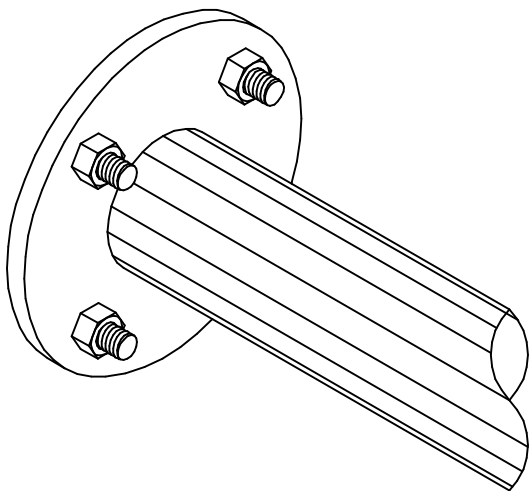

Catalog # Tormentor

Wall mount Light Hanging Pipe
Length and Distance from wall made to order
Mounting anchors are not included

Common "A" dimensions are:

120" (10 ft)

96" (8 ft)

72" (6 ft)

60" (5 ft)

Common "B" dimensions are:

16"

12"

10"

8"

Specifications:

5" Ø Base with four (4) mounting holes 7/16" Ø
1.5" sch 40 pipe with mitered corners
Primed and painted semi-gloss black

Tormentor