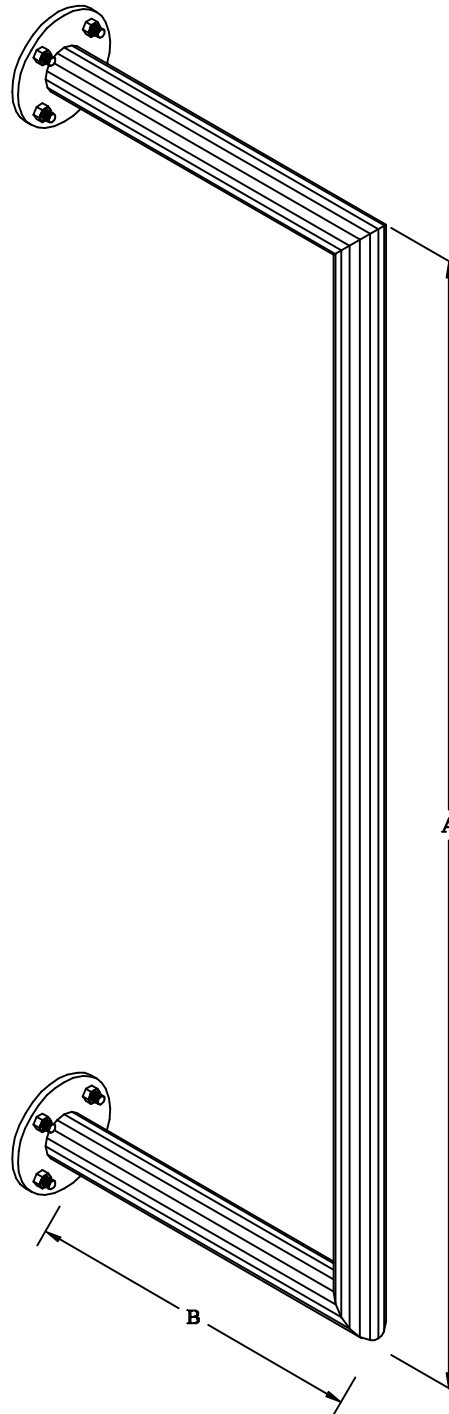

Catalog # Tormentor

Wall mount Light Hanging Pipe
Length and Distance from wall made to order
Mounting anchors are not included

Common "A" dimensions are:

120" (10 ft)

96" (8 ft)

72" (6 ft)

60" (5 ft)

Common "B" dimensions are:

16"

12"

10"

8"

Specifications:

5" Ø Base with four (4) mounting holes 7/16" Ø
1.5" sch 40 pipe with mitered corners
Primed and painted semi-gloss black

Tormentor