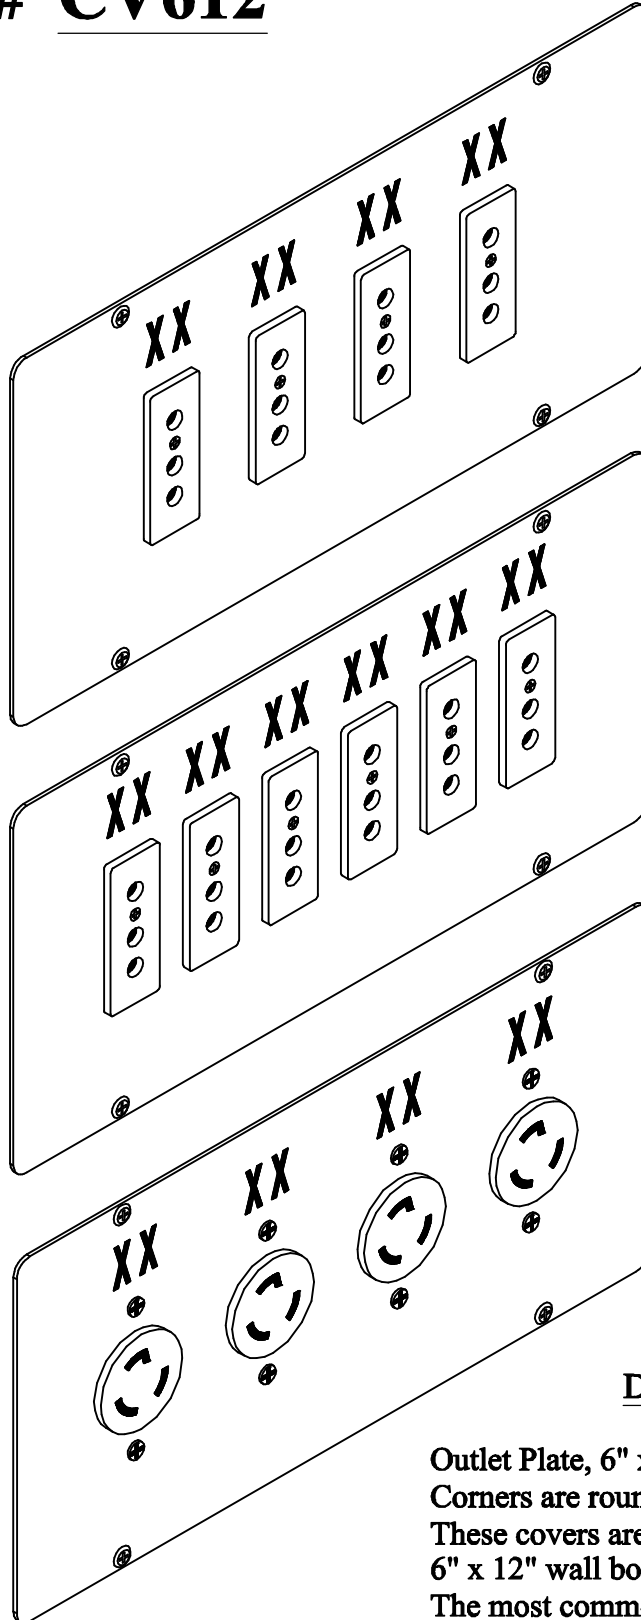

# Catalog # CV612

CV612-4B  
4 outlets 2P&G-FL

CV612-6B  
6 outlets 2P&G-FL

CV612-4D  
4 outlets L5-20-FL  
(also fits L6-20 and L21-20 outlets)

## DESCRIPTION:

Outlet Plate, 6" x 12" of 18 ga CRS Steel  
Corners are rounded, finish is semi-gloss black.  
These covers are identical to the parts used on our  
6" x 12" wall boxes and plug boxes.  
The most common varieties are shown.  
Blank covers are always available.