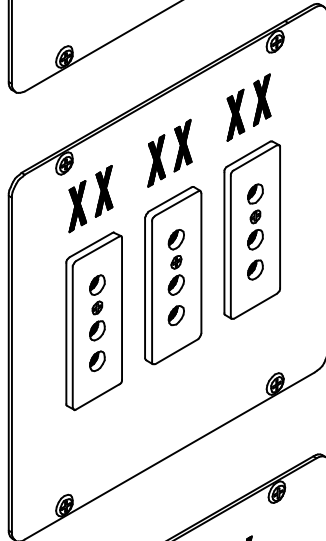

Catalog # CV606

CV606-2B
2 outlets 2P&G-FL

CV612-3B
3 outlets 2P&G-FL

CV612-2D
2 outlets L5-20-FL

(also fits L6-20 and L21-20 outlets)

CV606-1DL
2 Designline

CV612-2DL
2 Designline

CV612-2DUP
2 outlets 5-20 Duplex

DESCRIPTION:

Outlet Plate, 6" x 6" of 18 ga CRS Steel
Corners are rounded, finish is semi-gloss black.
These covers are identical to the parts used on our 6" x 6" wall boxes and plug boxes.
The most common varieties are shown.
Blank covers are always available.