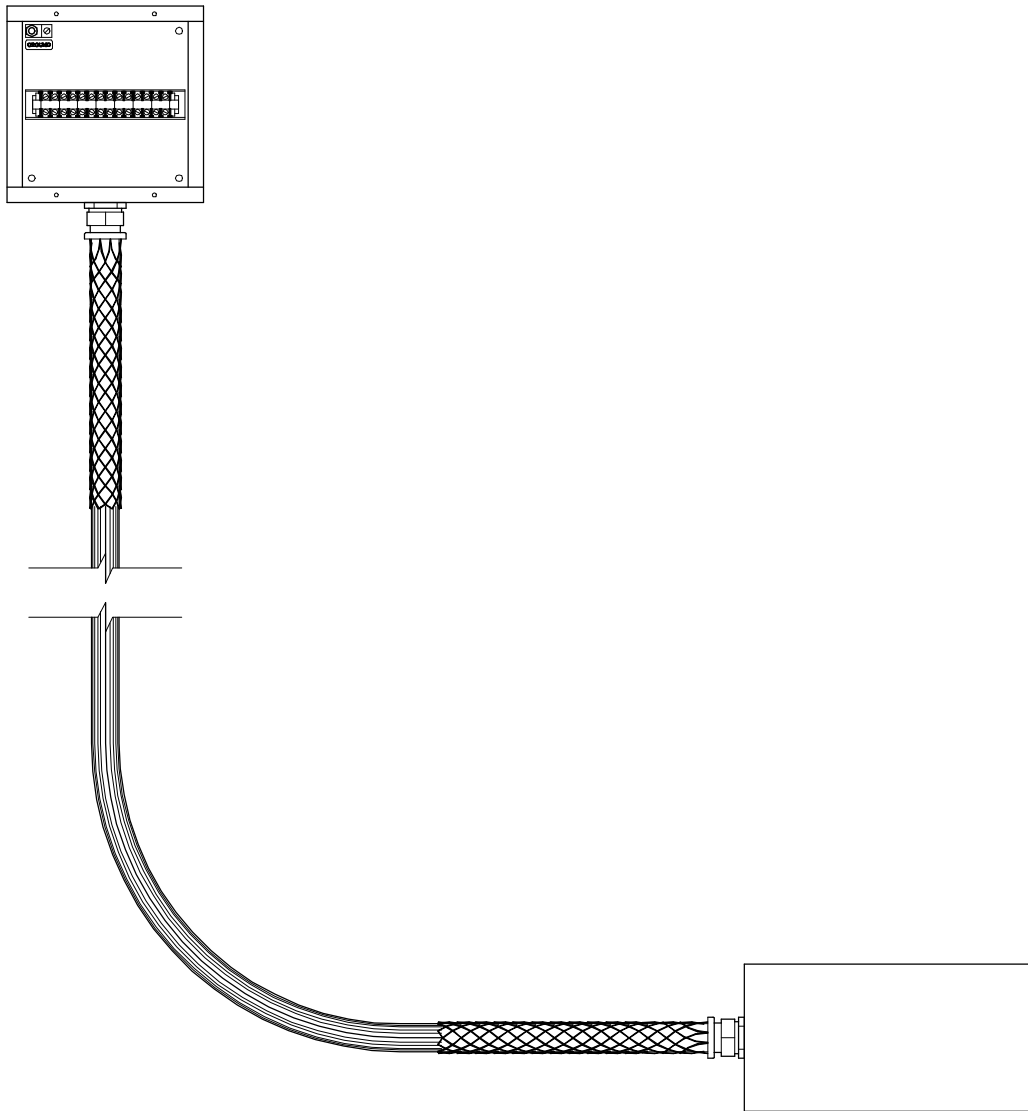

Catalog # DB-Assembly

Typical Connection of Grid J-box, Kellems, SO, and Drop Box

E118218

Specifications:

- * SO Cable, 12 gauge
- * Bus Drop Wire Mesh Grips
- * Grid Junction Box sized for circuits
- * Drop Box sized for circuits
- * Semi-gloss Black
- * Ground Lug installed

Drop Box Assembly