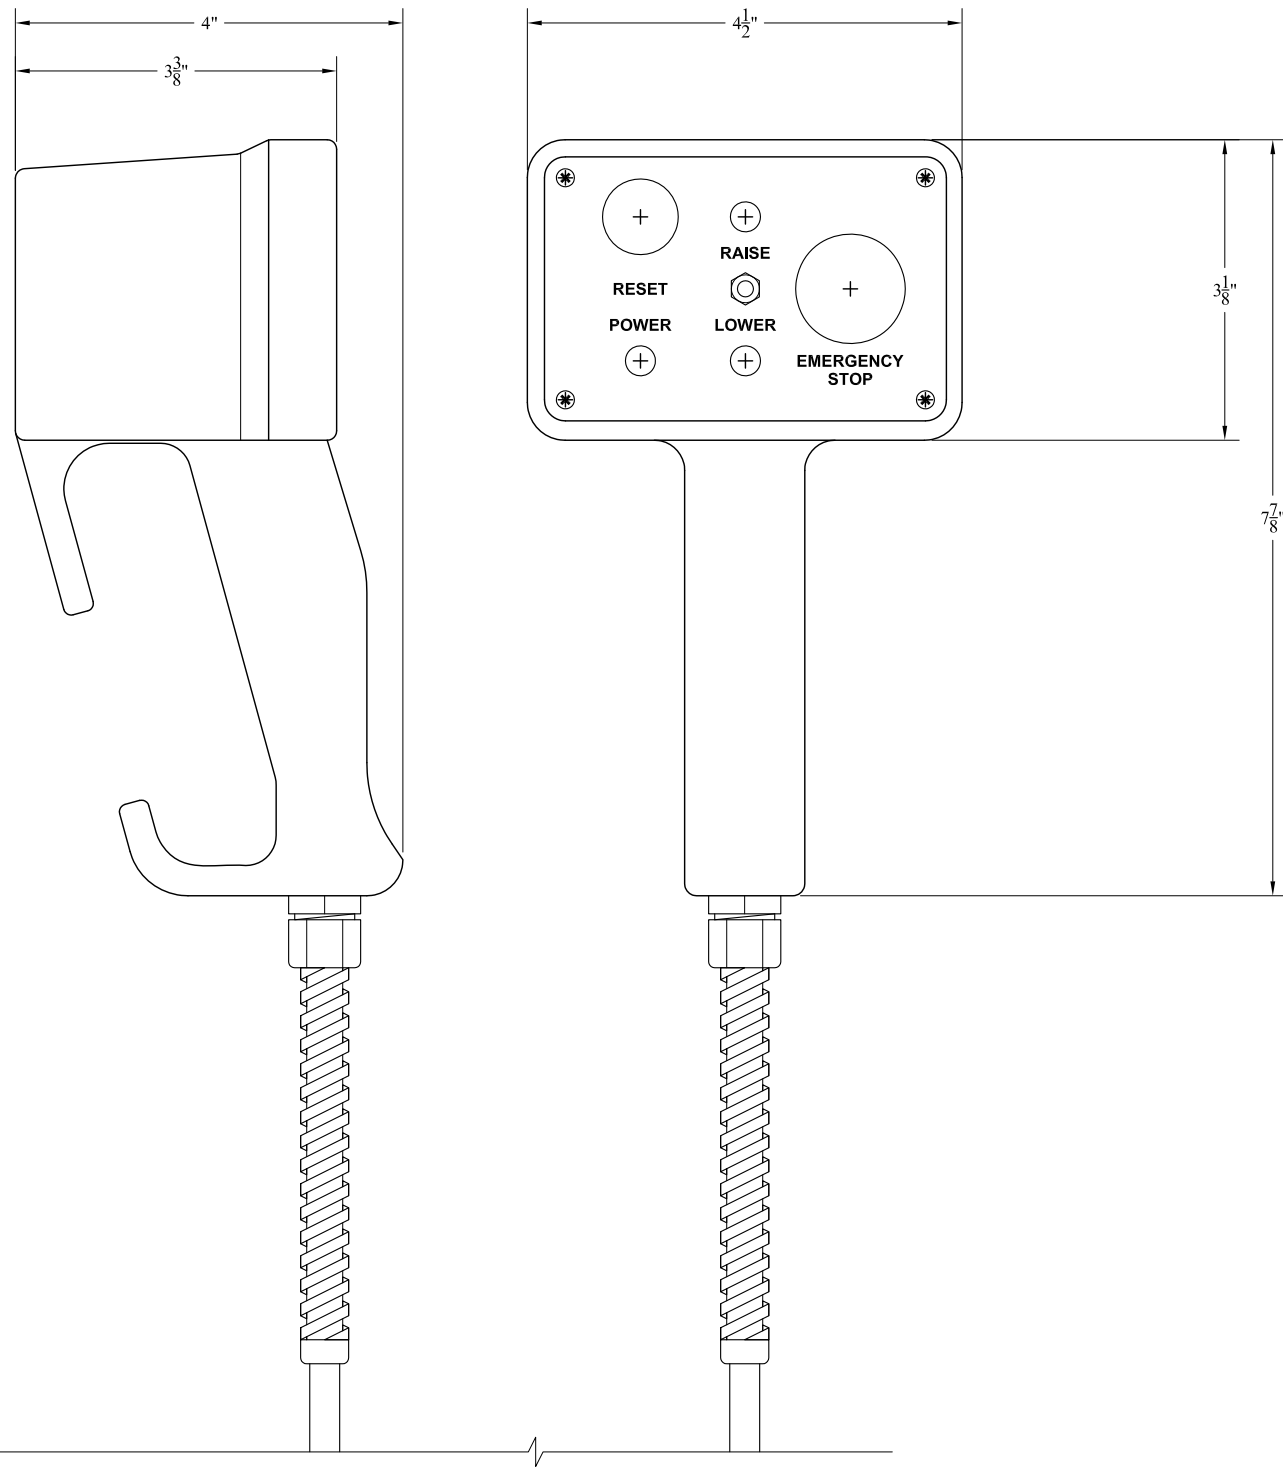

8

7

6

5

4

3

2

1

REVISIONS		
REV.	DESCRIPTION	DATE

D

D

C

C

B

B

A

A

Control Cable Color Codes:

Lapp #U602012		
Wire#	Pin #	Function
Gm/Yel	1	DC Common
1	2	UP Limit Good
2	3	UP Run
3	4	DOWN Limit Good
4	5	DOWN Run
5	6	Reset Feed
6	7	+24V: A1R
7	8	ES: Y112
8	9	ES: Y12
9	10	ES: Y212
10	11	ES: Y22
11	12	Reset Return
	13	
	14	

CONTRACT NO: E5-W1		Rigging Innovators, Inc. San Antonio, Texas	
CATALOG: E5-WIRED-PENDANT			
DRAWN BY: CADD	08/04/2011	TITLE: Remote Pendant Operator 1-Channel Wired Operator Assembly View	
CHECKED BY:		DESIGNED BY:	
		SIZE A3	DATE 08/04/2011
		DRAWING NO: E5-WIRED-PENDANT	REV. -
© R.I., Inc. 2011		SCALE: HALF	SHEET: 1 OF 1

8

7

6

5

4

3

2

1